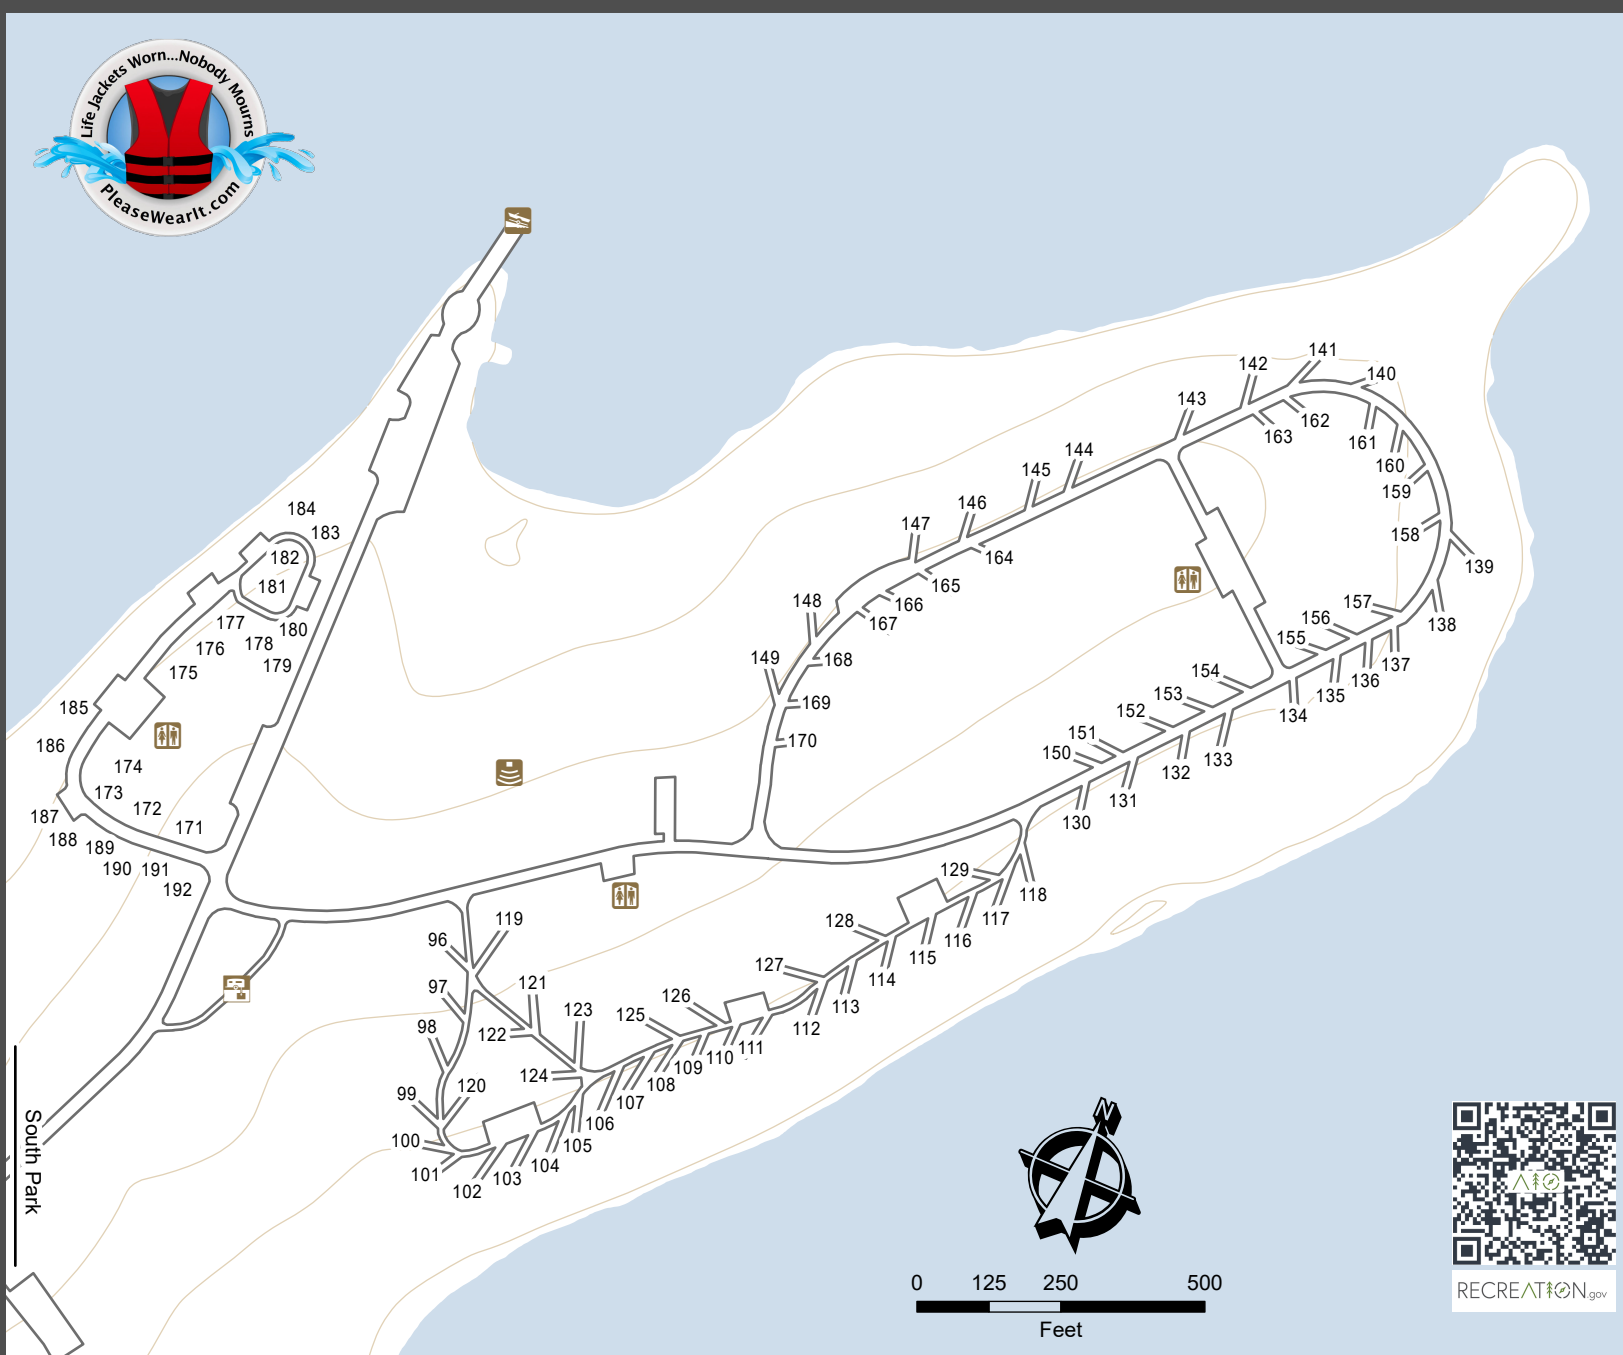

# Rocky Creek Park - North

## Somerville Lake

U.S. ARMY

### LEGEND

-  Restroom
-  Dump Station
-  Amphitheater
-  Boat Ramp

Camping by Reservations only.

Payment not accepted at the gatehouse.

All reservation, visitor passes and day use fees may be obtained online only.

Sewer is not available in the park. Dump station is provided in the park for sewer waste disposal.

Sites 31-43 and 171-192 are for tent camping only.

Somerville Lake Headquarters  
(979) 596-1622  
[www.swf-wc-usace.army.mil/somerville](http://www.swf-wc-usace.army.mil/somerville)